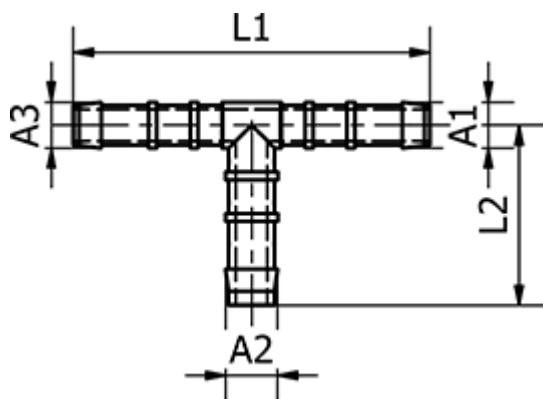

# Data Sheet

Article number: 58635512

Description: Tube Connector 35.512, Ø6/ Ø6/ Ø6  
Tee connector

## Measures

Ext. Hose Diameter A3 = 6

Ext. Hose Diameter A1 = 6

Ext. Hose Diameter A2 = 6

L1 = 50

L2 = 26